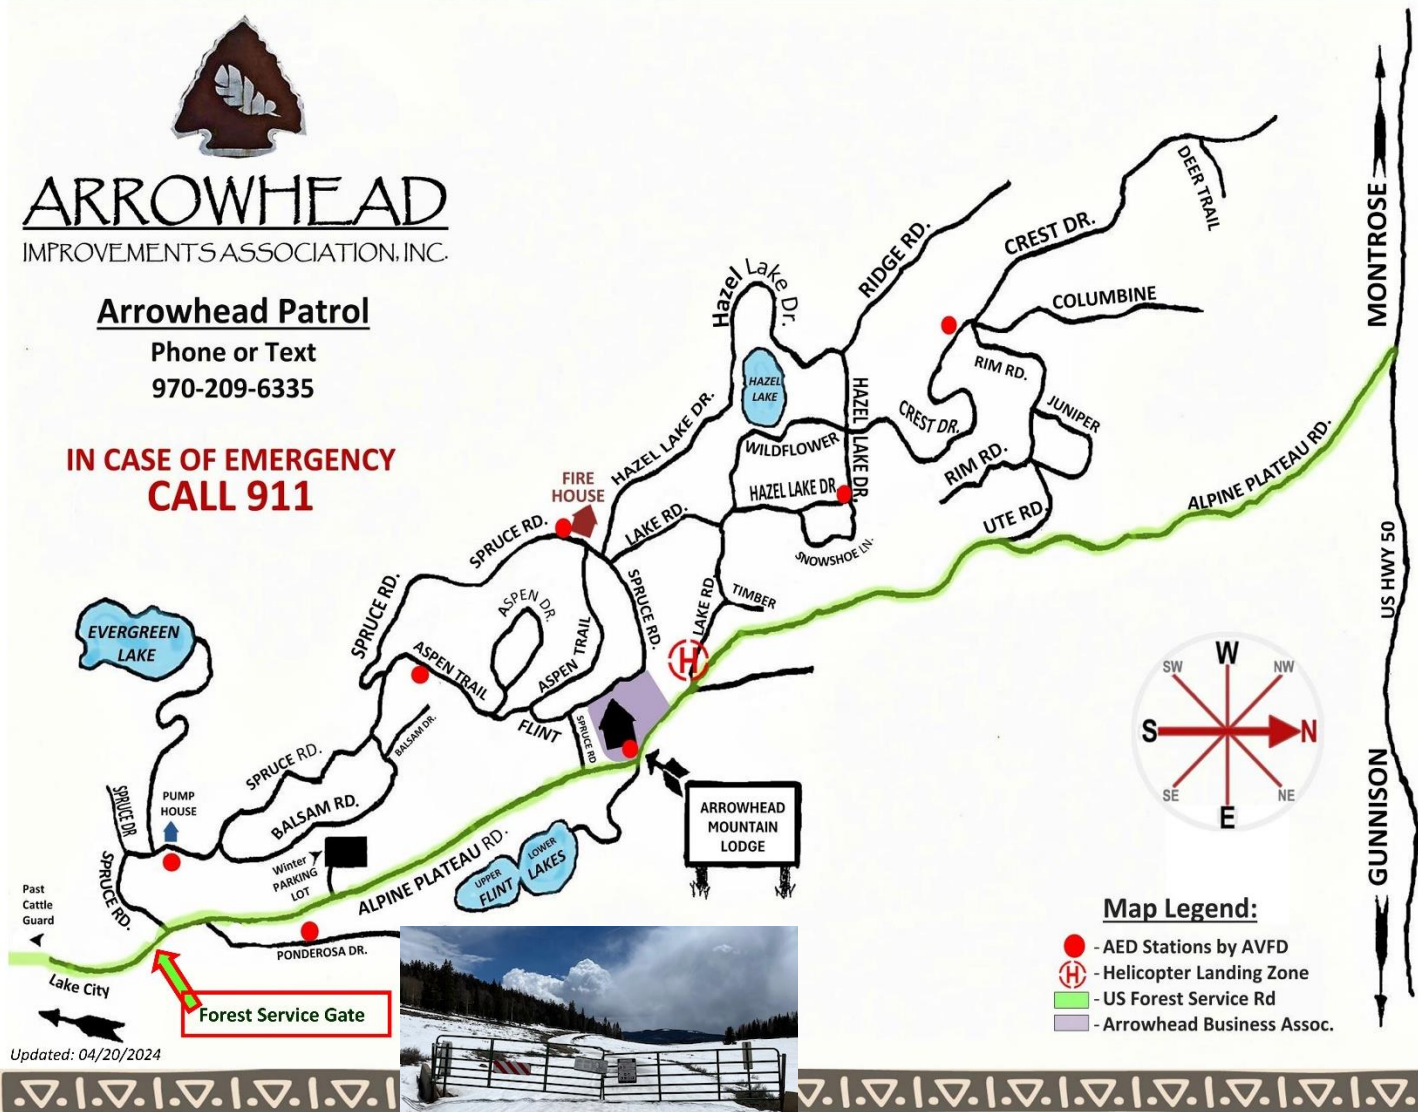

ARROWHEAD

IMPROVEMENTS ASSOCIATION, INC.

Arrowhead Patrol

Phone or Text
970-209-6335

**IN CASE OF EMERGENCY
CALL 911**

Updated: 04/20/2024

🚧 The Alpine Forestry Gate south of Spruce Rd. is CLOSED. 🚧

With the Forest Service permission, the Arrowhead Patrol has had to close and lock the forestry gate south of Spruce Rd.

Because of the Hwy 50 Bridge closure, members of the public have been trying to use the Alpine/Forestry Road as a way to Lake City, and are getting stuck in the snow and mud. The State Forestry came up on Saturday and placed their own lock on the gate and gave Patrol the combination.

Also, CDOT has placed an electronic sign at the bottom of the Alpine, at mail boxes, to let people know this is NOT A THRU ROAD to Lake City. CDOT has set up a checkpoint at the Black Canyon turn off as well.